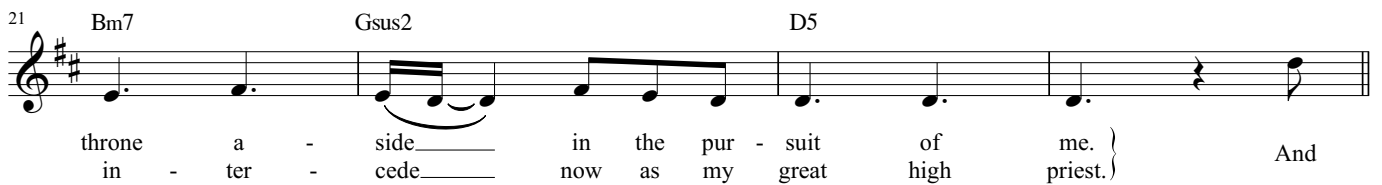

YOURS ALONE

Words and Music by
GIL CORR, JONNY ROBINSON,
RICH THOMPSON & NATHAN FINOCHIO

With motion ♩ = 180

VERSE 1/2

CHORUS

29 Bm G D

Let my life be Yours and Yours a lone.

32 Bm G

And let my heart beat

35 D Bm To Coda

for Your own. Let my life be

38 G D

Yours and Yours a lone. Fath er of

41 G D

Yours and Yours a lone.

44 BRIDGE A D/F# G