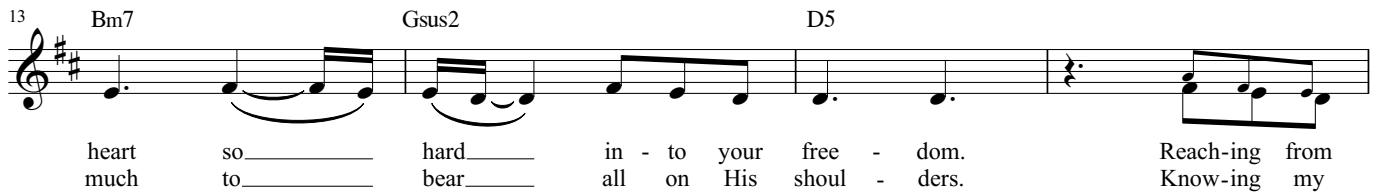

YOURS ALONE

Words and Music by
GIL CORR, JONNY ROBINSON,
RICH THOMPSON & NATHAN FINOCHIO

With motion ♩ = 180

VERSE 1/2

CHORUS

29 Bm G D

Let my life be Yours and Yours a lone.

32 Bm G